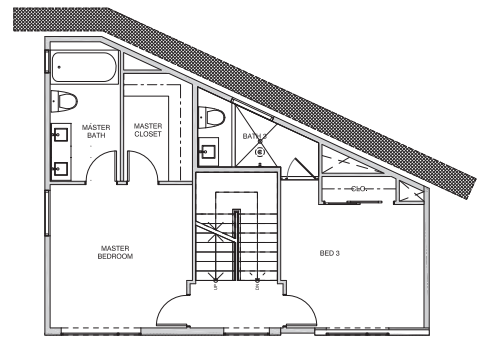

RIDGE

SILVER LAKE

2217 Jerome Way

— Lot 8 —

Bedrooms: 3

Bathrooms: 3.5

Square footage: Interior: 1,972 / Finished exterior: 500

This 1,972 square foot home has 3 bedrooms and 3.5 bathrooms with spectacular views of the Silver Lake Hills.

FIRST FLOOR

SECOND FLOOR

THIRD FLOOR

Welcome to Ridge, 10 new homes making their mark
on Silver Lake with thoughtful design & modern aesthetics.

2211 Glendale Blvd, Silver Lake, CA 90039 | 323.863.5552 | ridgesilverlake.com