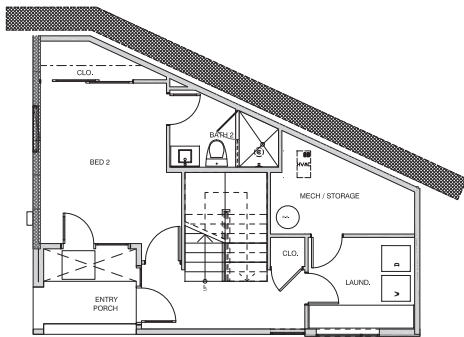

RIDGE

SILVER LAKE

2217 Jerome Way

— Lot 8 —

Bedrooms: 3

Bathrooms: 3.5

Square footage: Interior: 1,972 / Finished exterior: 500

This 1,972 square foot home has 3 bedrooms and 3.5 bathrooms with spectacular views of the Silver Lake Hills.

FIRST FLOOR

SECOND FLOOR

THIRD FLOOR

Welcome to Ridge, 10 new homes making their mark
on Silver Lake with thoughtful design & modern aesthetics.

2211 Glendale Blvd, Silver Lake, CA 90039 | 323.863.5552 | ridgesilverlake.com