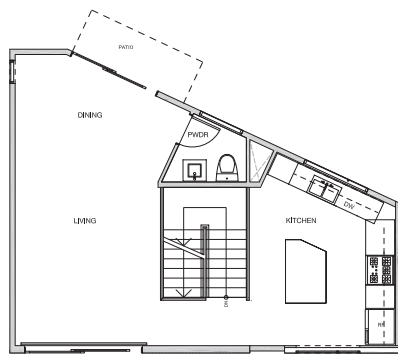

RIDGE

SILVER LAKE

2217 Jerome Way

— Lot 8 —

Bedrooms: 3

Bathrooms: 3.5

Square footage: Interior: 1,972 / Finished exterior: 500

This 1,972 square foot home has 3 bedrooms and 3.5 bathrooms with spectacular views of the Silver Lake Hills.

FIRST FLOOR

SECOND FLOOR

THIRD FLOOR

Welcome to Ridge, 10 new homes making their mark
on Silver Lake with thoughtful design & modern aesthetics.

2211 Glendale Blvd, Silver Lake, CA 90039 | 323.863.5552 | ridgesilverlake.com