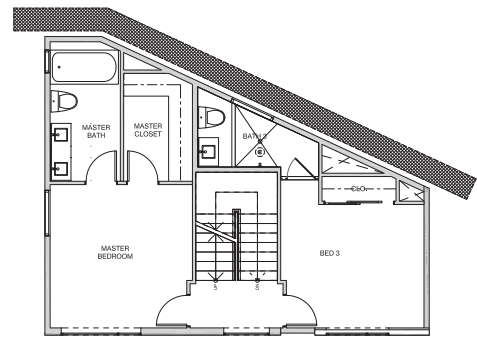

# RIDGE

SILVER LAKE

2217 Jerome Way

— Lot 8 —

Bedrooms: 3

Bathrooms: 3.5

Square footage: Interior: 1,972 / Finished exterior: 500

This 1,972 square foot home has 3 bedrooms and 3.5 bathrooms with spectacular views of the Silver Lake Hills.

FIRST FLOOR

SECOND FLOOR

THIRD FLOOR

Welcome to Ridge, 10 new homes making their mark  
on Silver Lake with thoughtful design & modern aesthetics.

2211 Glendale Blvd, Silver Lake, CA 90039 | 323.863.5552 | ridgesilverlake.com