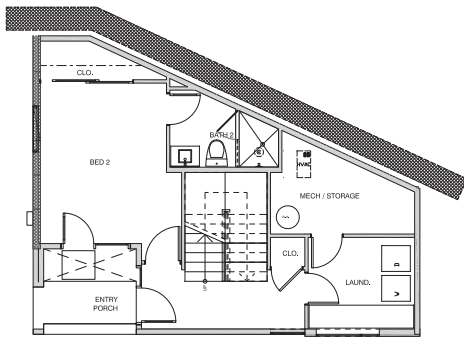

# RIDGE

SILVER LAKE

2217 Jerome Way

— Lot 8 —

Bedrooms: 3

Bathrooms: 3.5

Square footage: Interior: 1,972 / Finished exterior: 500

This 1,972 square foot home has 3 bedrooms and 3.5 bathrooms with spectacular views of the Silver Lake Hills.

FIRST FLOOR

SECOND FLOOR

THIRD FLOOR

Welcome to Ridge, 10 new homes making their mark  
on Silver Lake with thoughtful design & modern aesthetics.

2211 Glendale Blvd, Silver Lake, CA 90039 | 323.863.5552 | ridgesilverlake.com