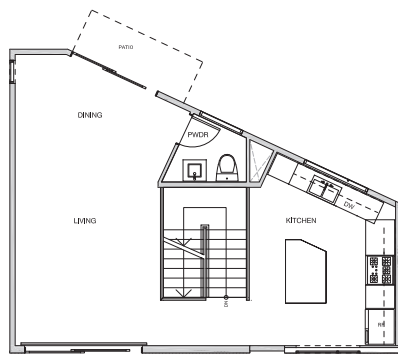

# RIDGE

SILVER LAKE

2217 Jerome Way

— Lot 8 —

Bedrooms: 3

Bathrooms: 3.5

Square footage: Interior: 1,972 / Finished exterior: 500

This 1,972 square foot home has 3 bedrooms and 3.5 bathrooms with spectacular views of the Silver Lake Hills.

FIRST FLOOR

SECOND FLOOR

THIRD FLOOR

Welcome to Ridge, 10 new homes making their mark  
on Silver Lake with thoughtful design & modern aesthetics.

2211 Glendale Blvd, Silver Lake, CA 90039 | 323.863.5552 | ridgesilverlake.com